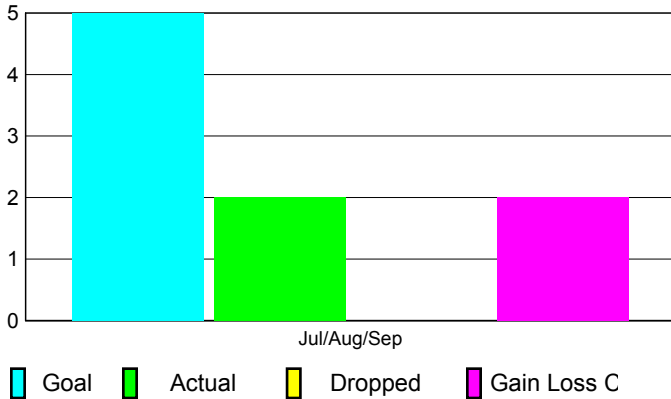

2010-2011 GMT Reports for District (or Undistricted) **District 323 G1**

GMT: KAMLESH JAIN

Location: INDIA

GMT CA: 6

CLUBS

Club Results
2010-2011

Clubs
2009-2010

Month	New Club Goal	Actual New Clubs	Actual Dropped Clubs	Gain/Loss of Clubs	Gain/Loss of Clubs
Jul/Aug/Sep	5	2	0	2	7
Totals	5	2	0	2	7

Club Results 2010-2011

Goal, New, Dropped, Gain/Loss

Comparison of Club Gain/Loss

Current Year Compared to the Previous Year

YTD Status Quo Clubs 2010-2011

Status Quo Clubs Compared to Status Quo Members

MEMBERSHIP