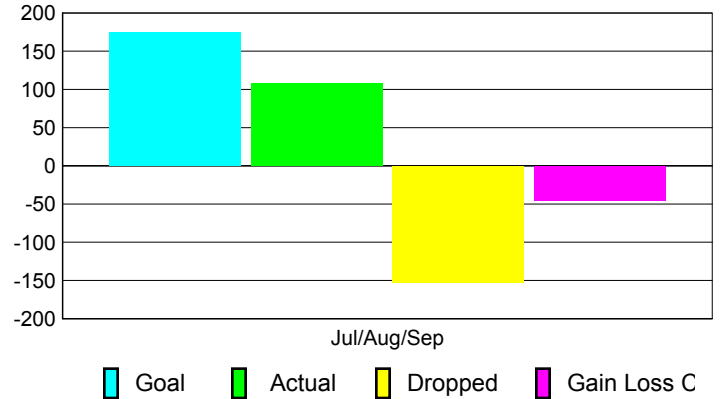

Membership Results 2010-2011

Goal, New, Dropped, Gain/Loss