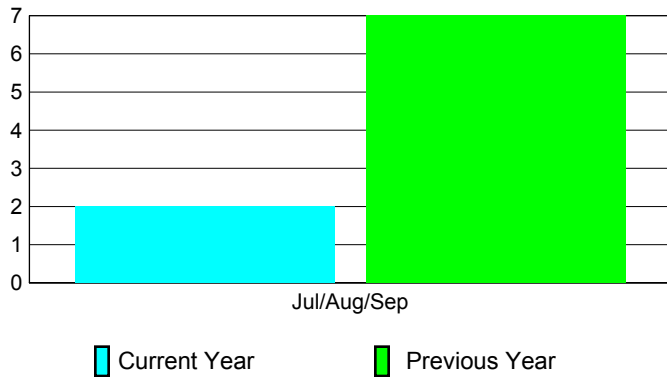

2010-2011 GMT Reports for District (or Undistricted) **District 323 G1**

GMT: KAMLESH JAIN

Location: INDIA

GMT CA: 6

CLUBS

Club Results
2010-2011

Clubs
2009-2010

Month	New Club Goal	Actual New Clubs	Actual Dropped Clubs	Gain/Loss of Clubs	Gain/Loss of Clubs
Jul/Aug/Sep	5	2	0	2	7
Totals	5	2	0	2	7

Club Results 2010-2011

Goal, New, Dropped, Gain/Loss

Comparison of Club Gain/Loss

Current Year Compared to the Previous Year

YTD Status Quo Clubs 2010-2011

Status Quo Clubs Compared to Status Quo Members

MEMBERSHIP