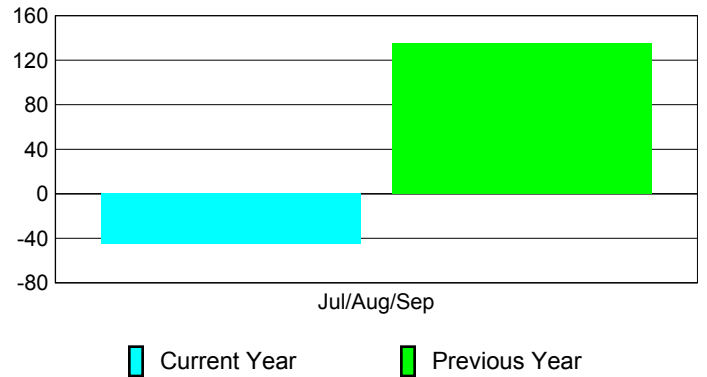

Membership Results
2010-2011

Membership
2009-2010

Month	Net Memb Goal	Actual New Memb	Actual Dropped Memb	Gain/Loss of Memb	Gain/Loss of Memb
Jul/Aug/Sep	175	108	-153	-45	135
Totals	175	108	-153	-45	135

Membership Results 2010-2011

Goal, New, Dropped, Gain/Loss

Comparison of Membership Gain/Loss

Current Year Compared to the Previous Year

Gender Comparison 2010-2011

■ Male ■ Female