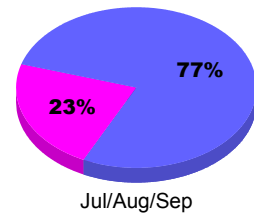

Membership Results
2010-2011

Membership
2009-2010

Month	Net Memb Goal	Actual New Memb	Actual Dropped Memb	Gain/Loss of Memb	Gain/Loss of Memb
Jul/Aug/Sep	175	108	-153	-45	135
Totals	175	108	-153	-45	135

Membership Results 2010-2011

Goal, New, Dropped, Gain/Loss

Comparison of Membership Gain/Loss

Current Year Compared to the Previous Year

Gender Comparison 2010-2011

■ Male ■ Female